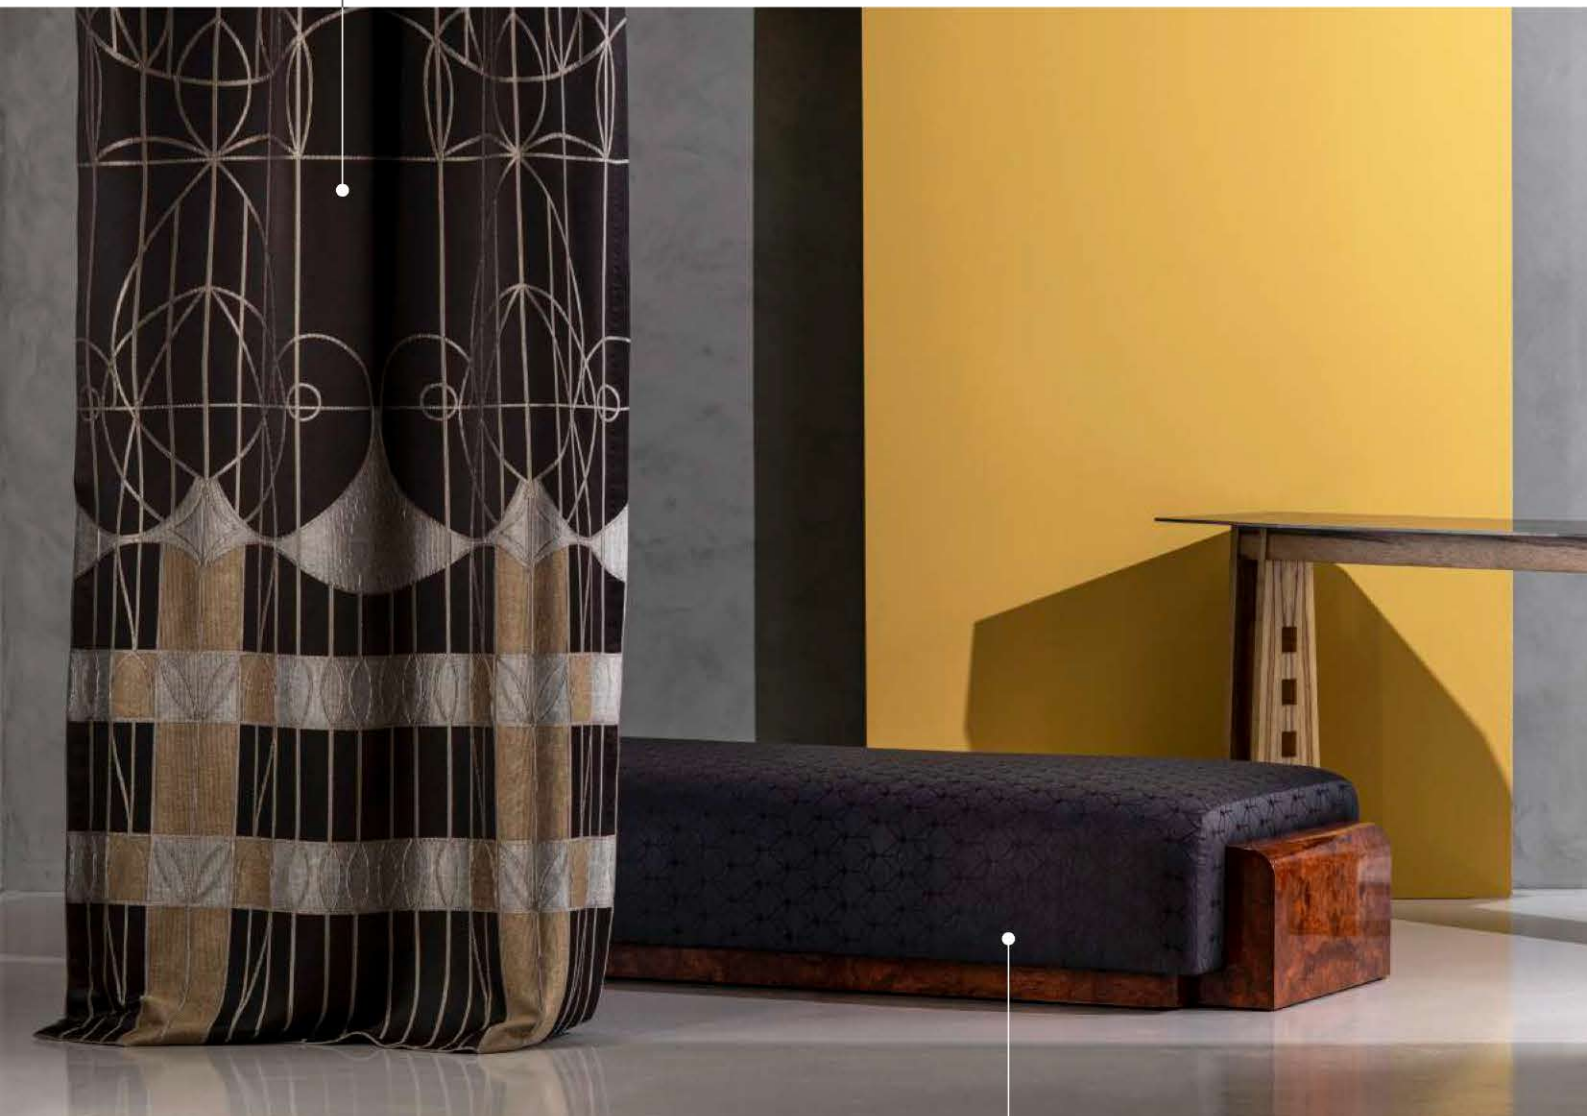

D'Aronco
56%VI 44%PES
Width : 145 cm

Ponti Geo
44%CO 34%PES 22%VI
Width : 143 cm