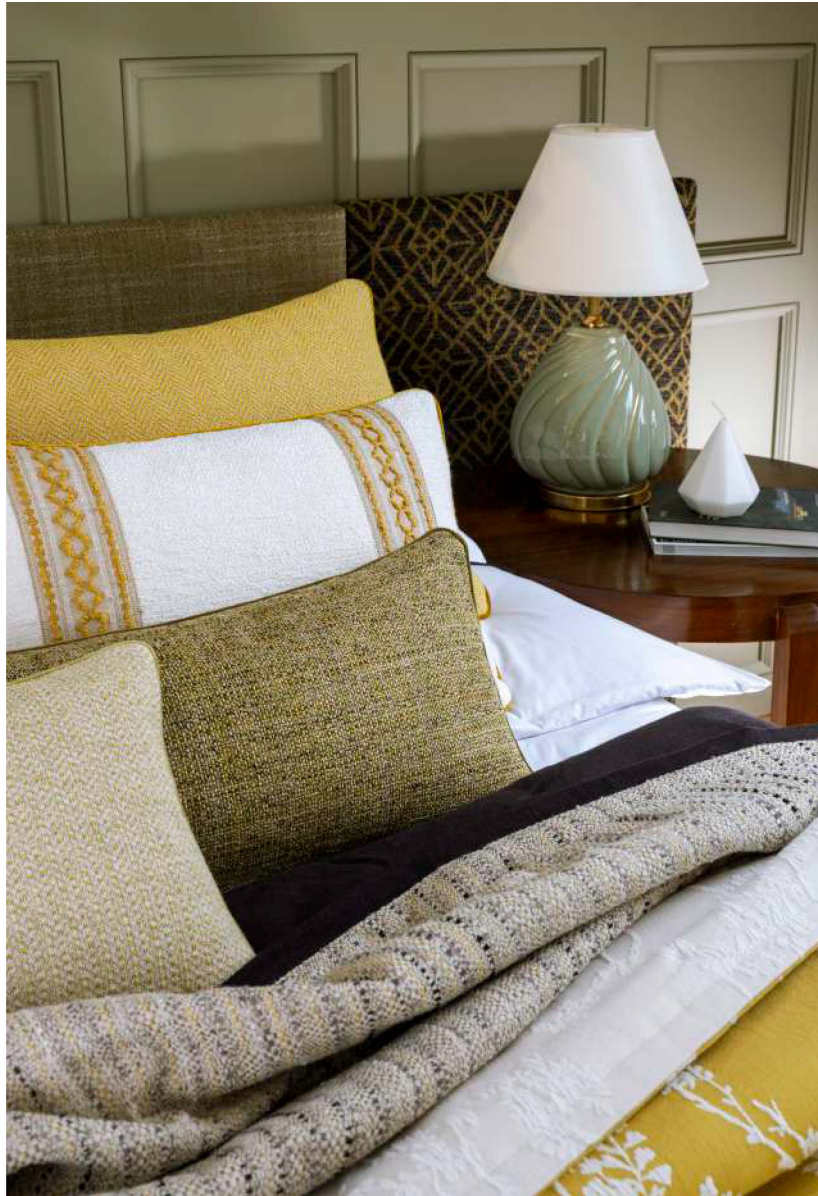

www.persan.ca

facebook.com/persanhomestudiocanada

instagram.com/persan_home_studio_canada