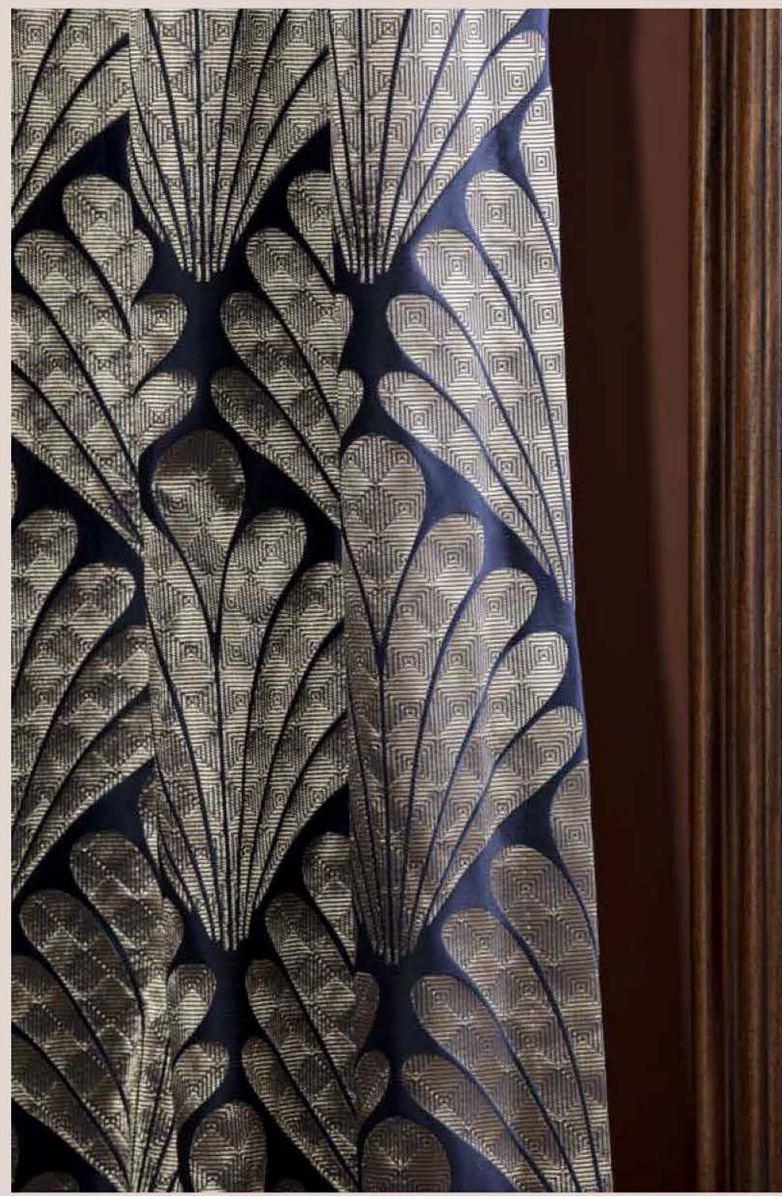

www.persan.ca

facebook.com/persanhomestudiocanada

instagram.com/persan_home_studio_canada